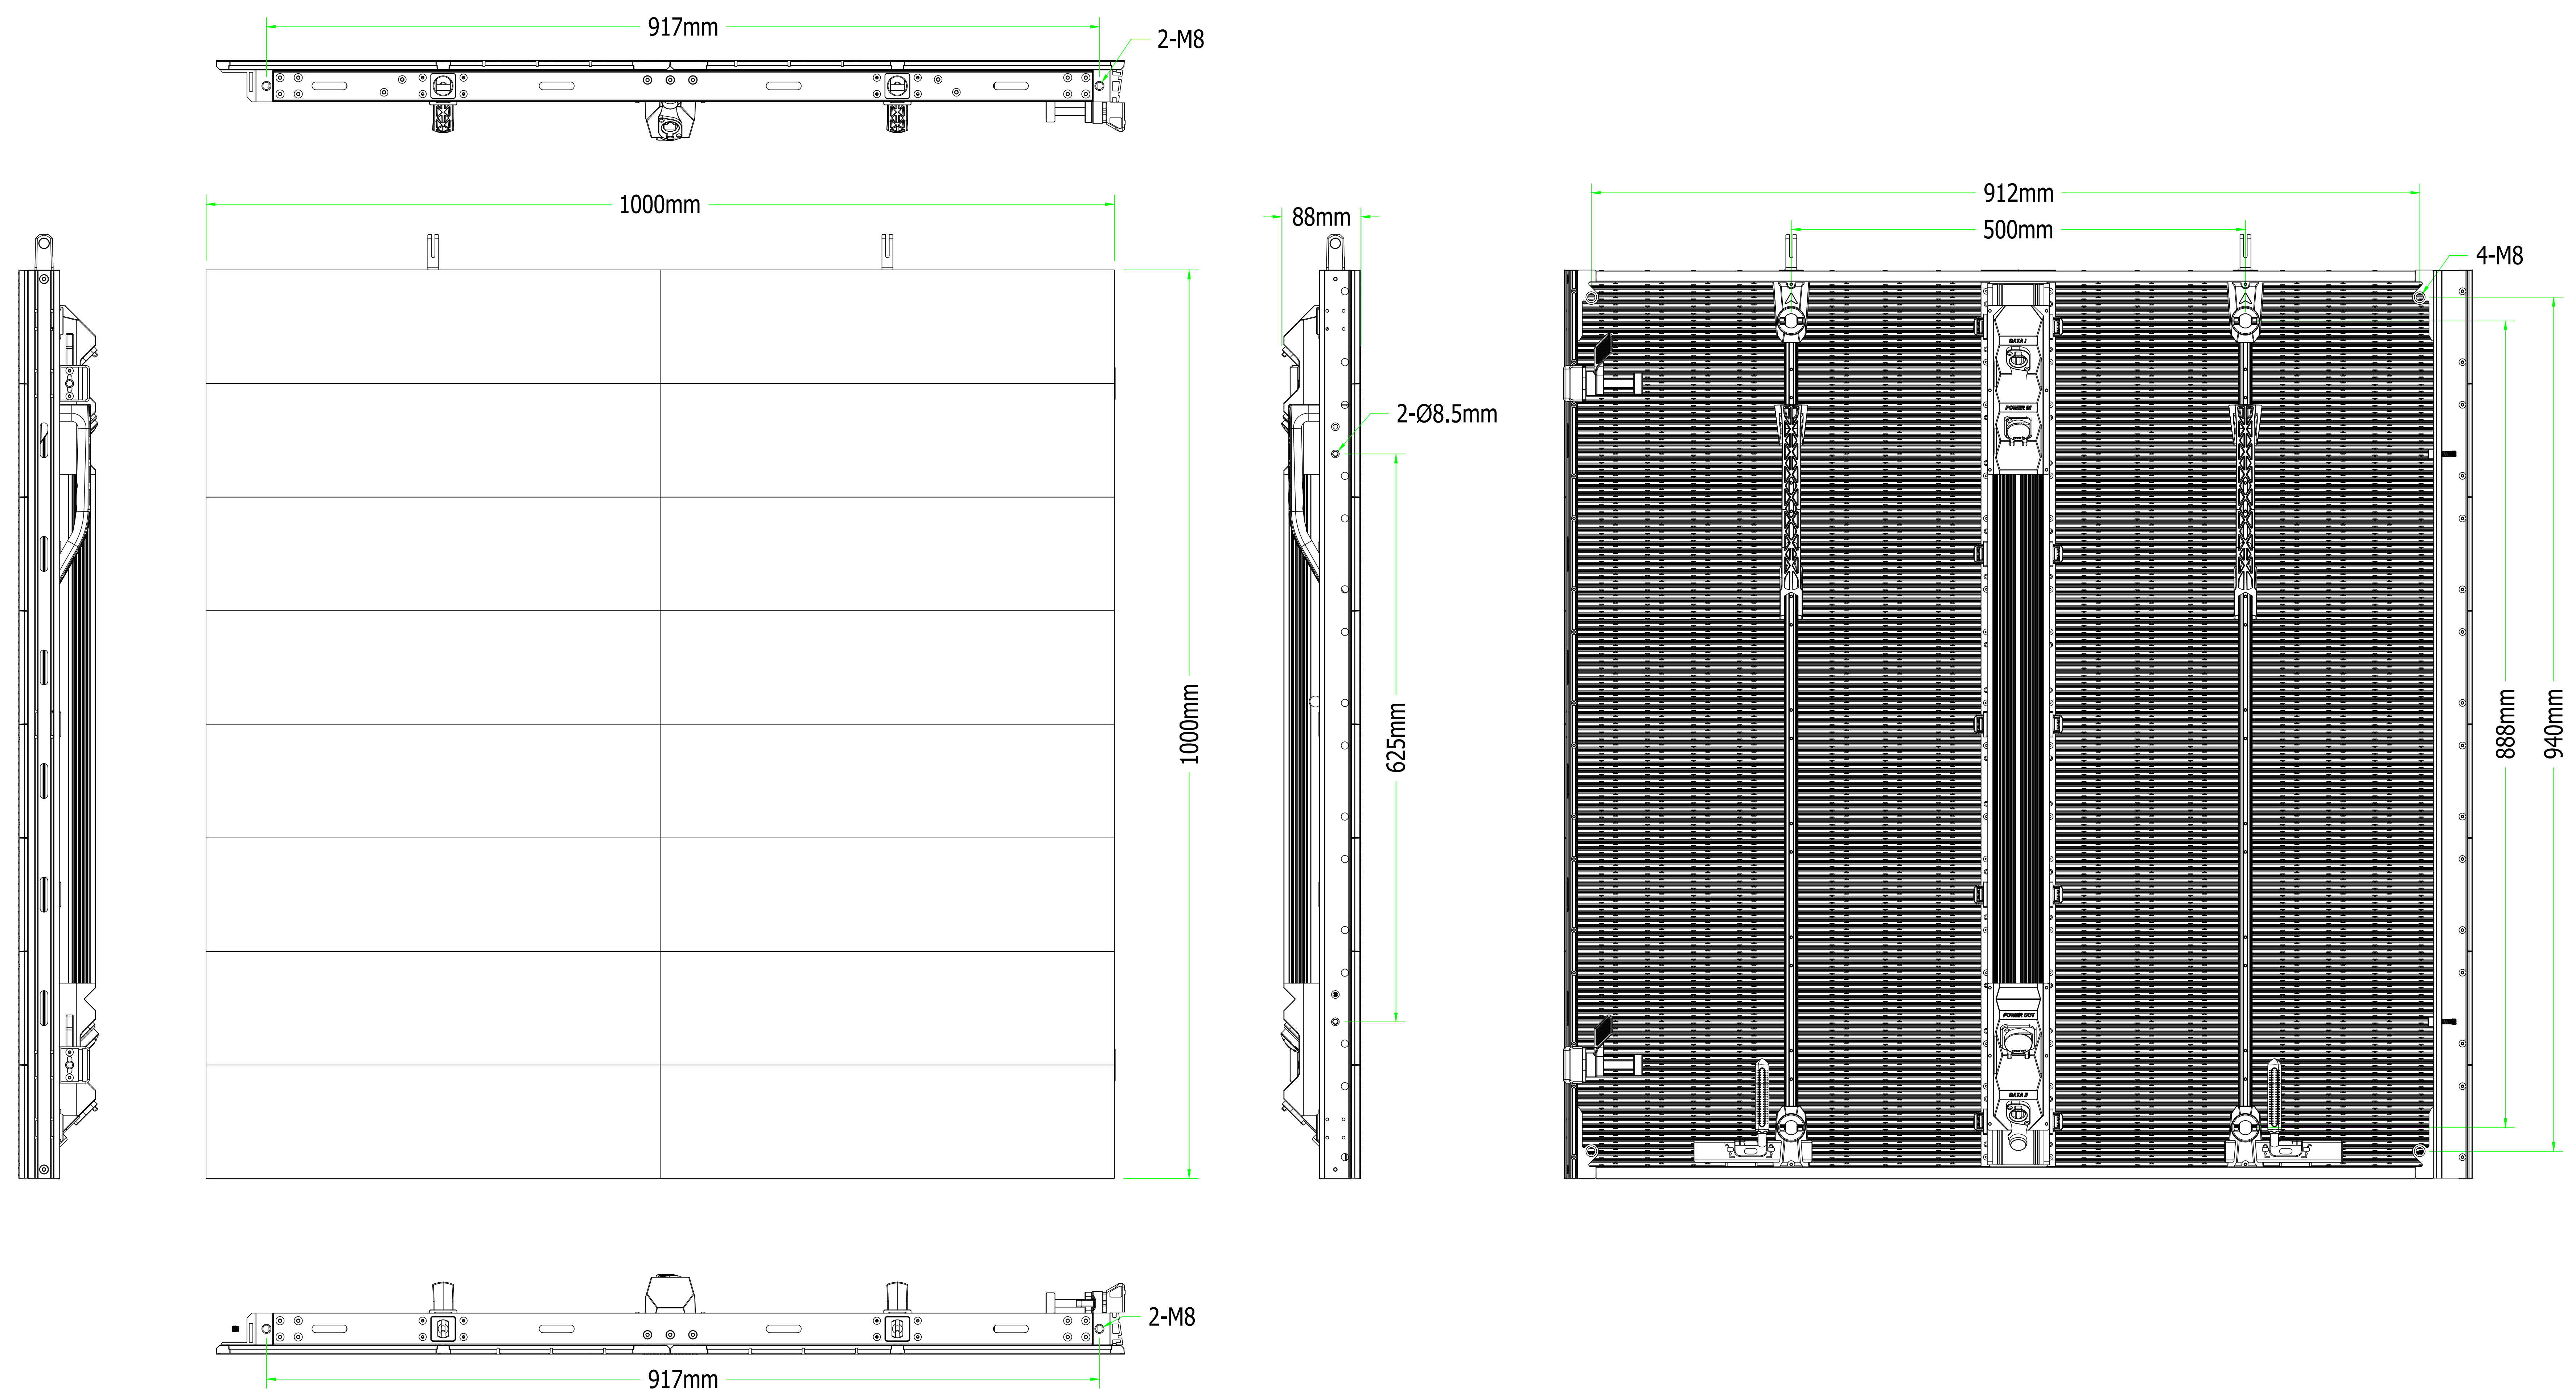

cabinet size: 1000X1000X88

eT3.9i	1000X1000			
				

cabinet size: 1000X1000X88

eT3.9i-R	1000X1000			

cabinet size: 1000X1000X88

eT3.9i-L	1000X1000	