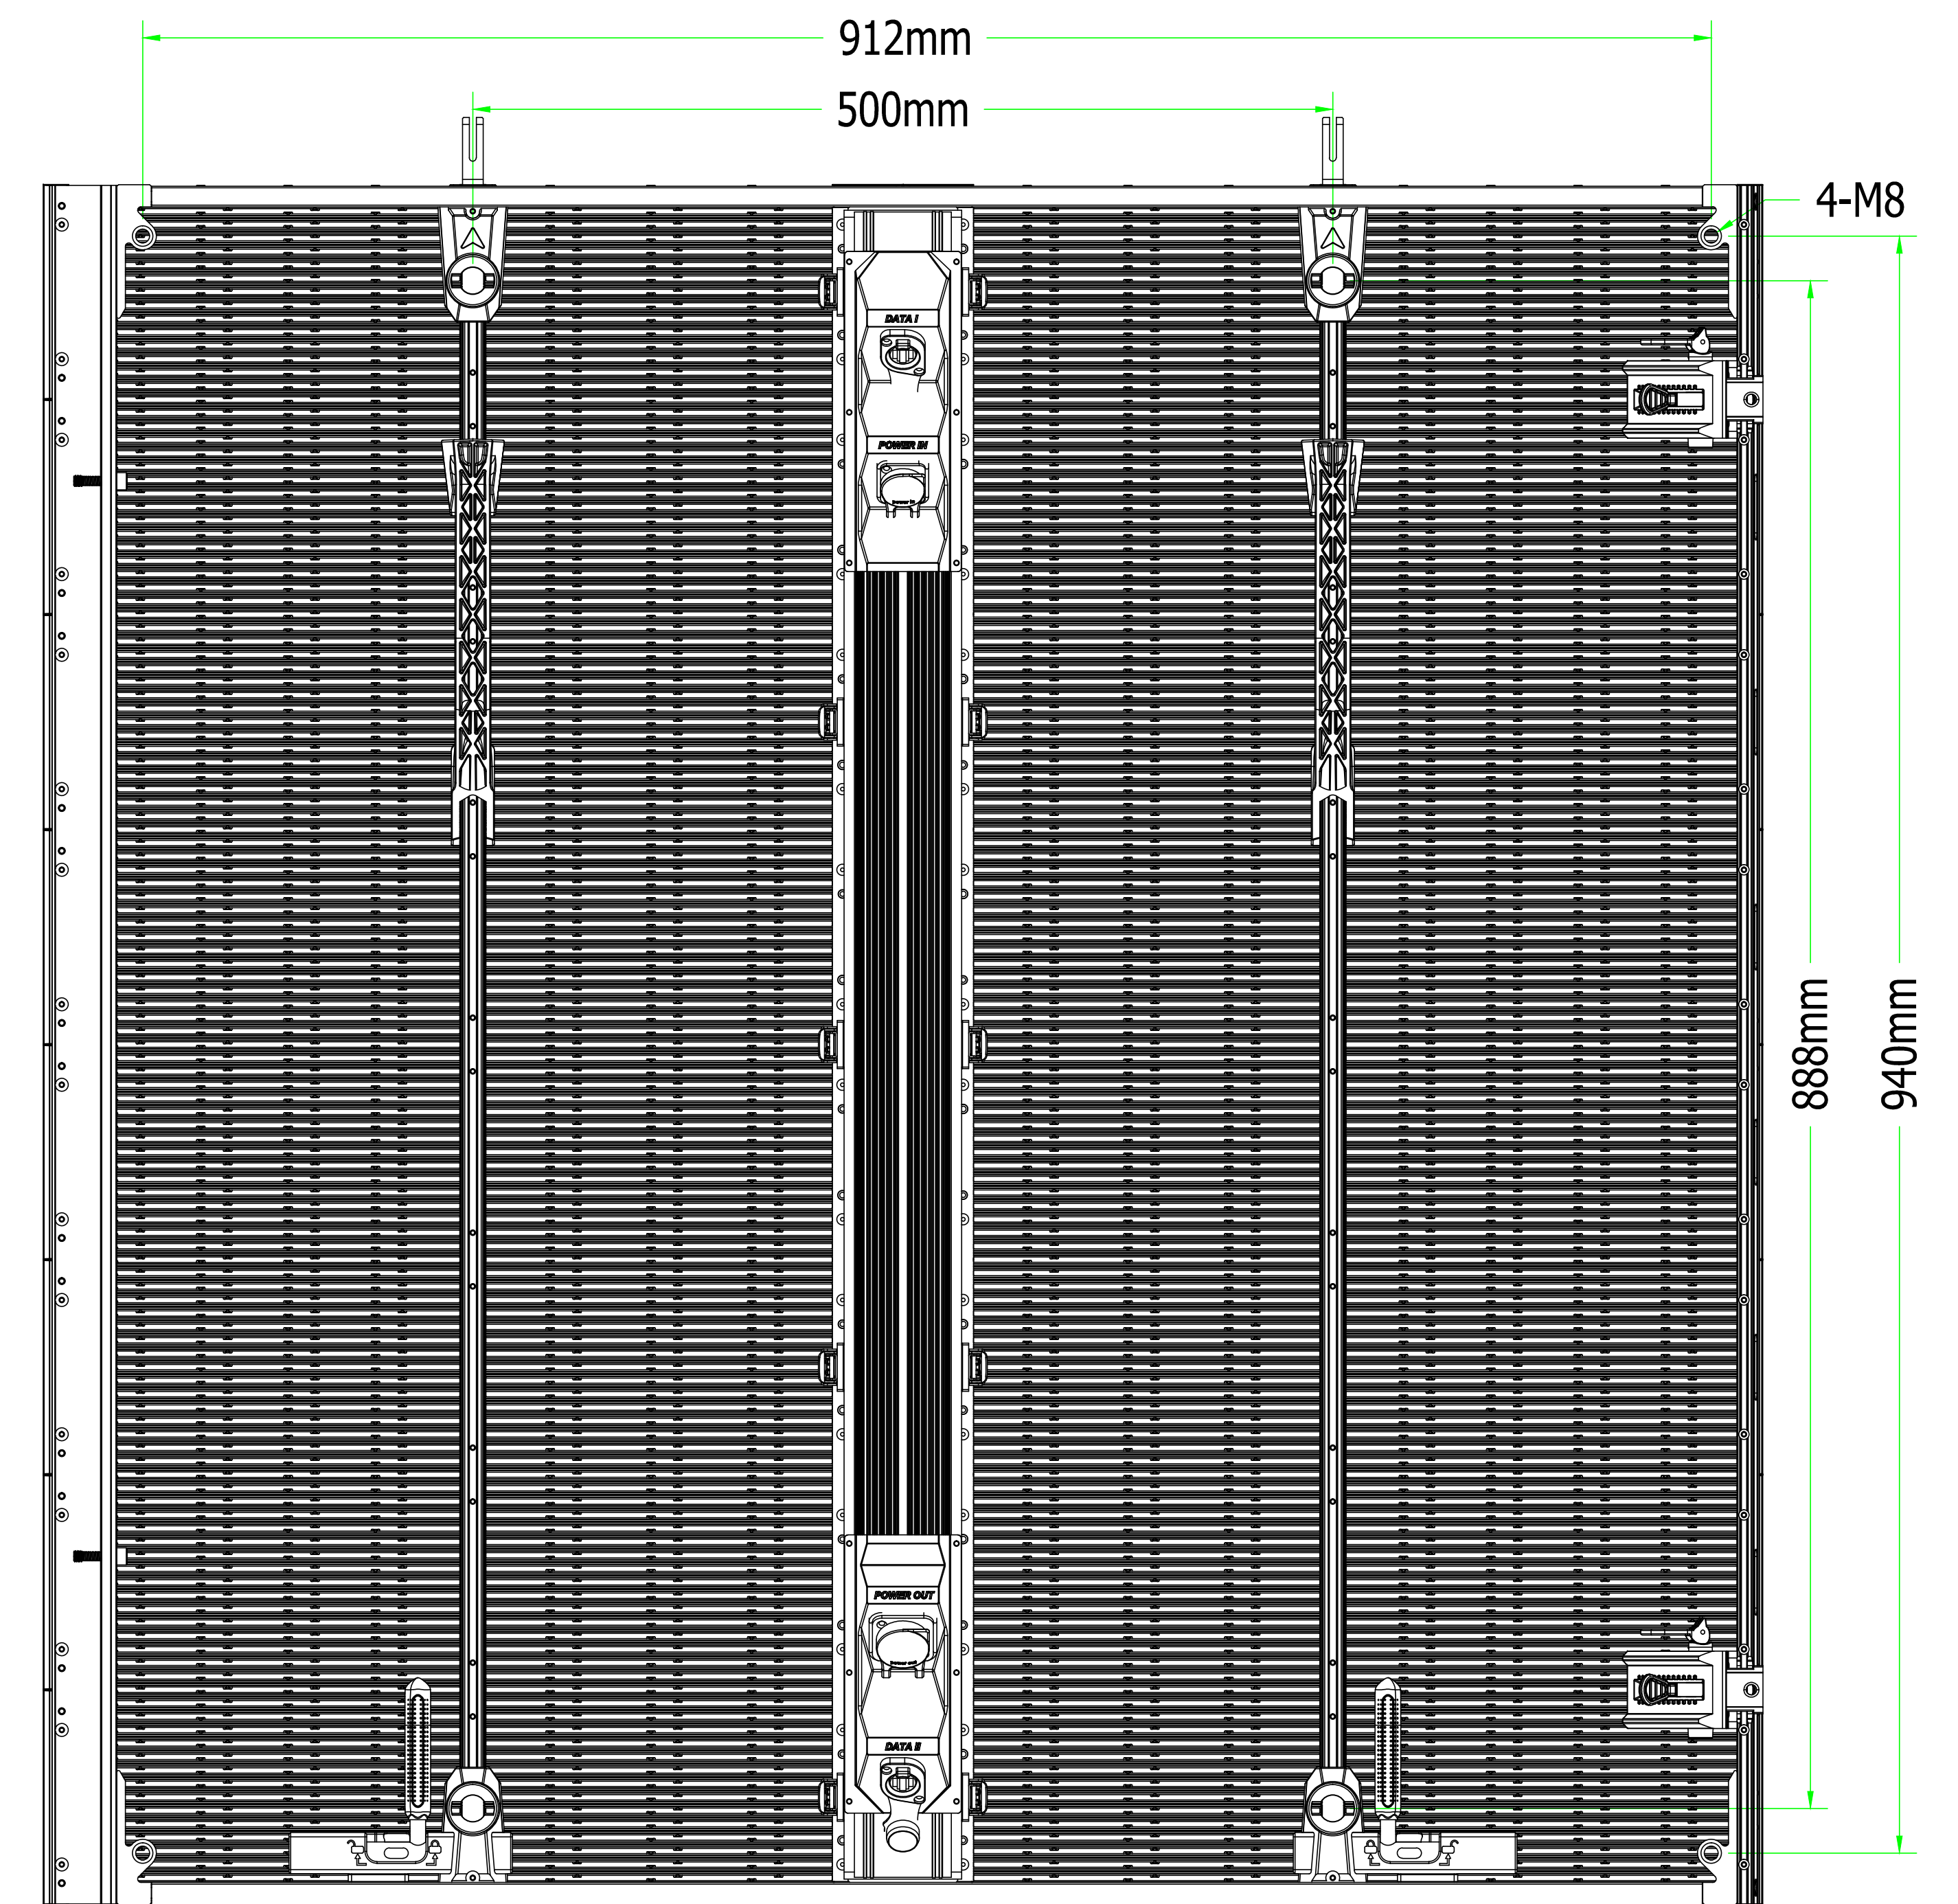

cabinet size: 1000X1000X88

eT3.9i	1000X1000			
				

cabinet size: 1000X1000X88

eT3.9i-R	1000X1000			

cabinet size: 1000X1000X88

eT3.9i-L	1000X1000	