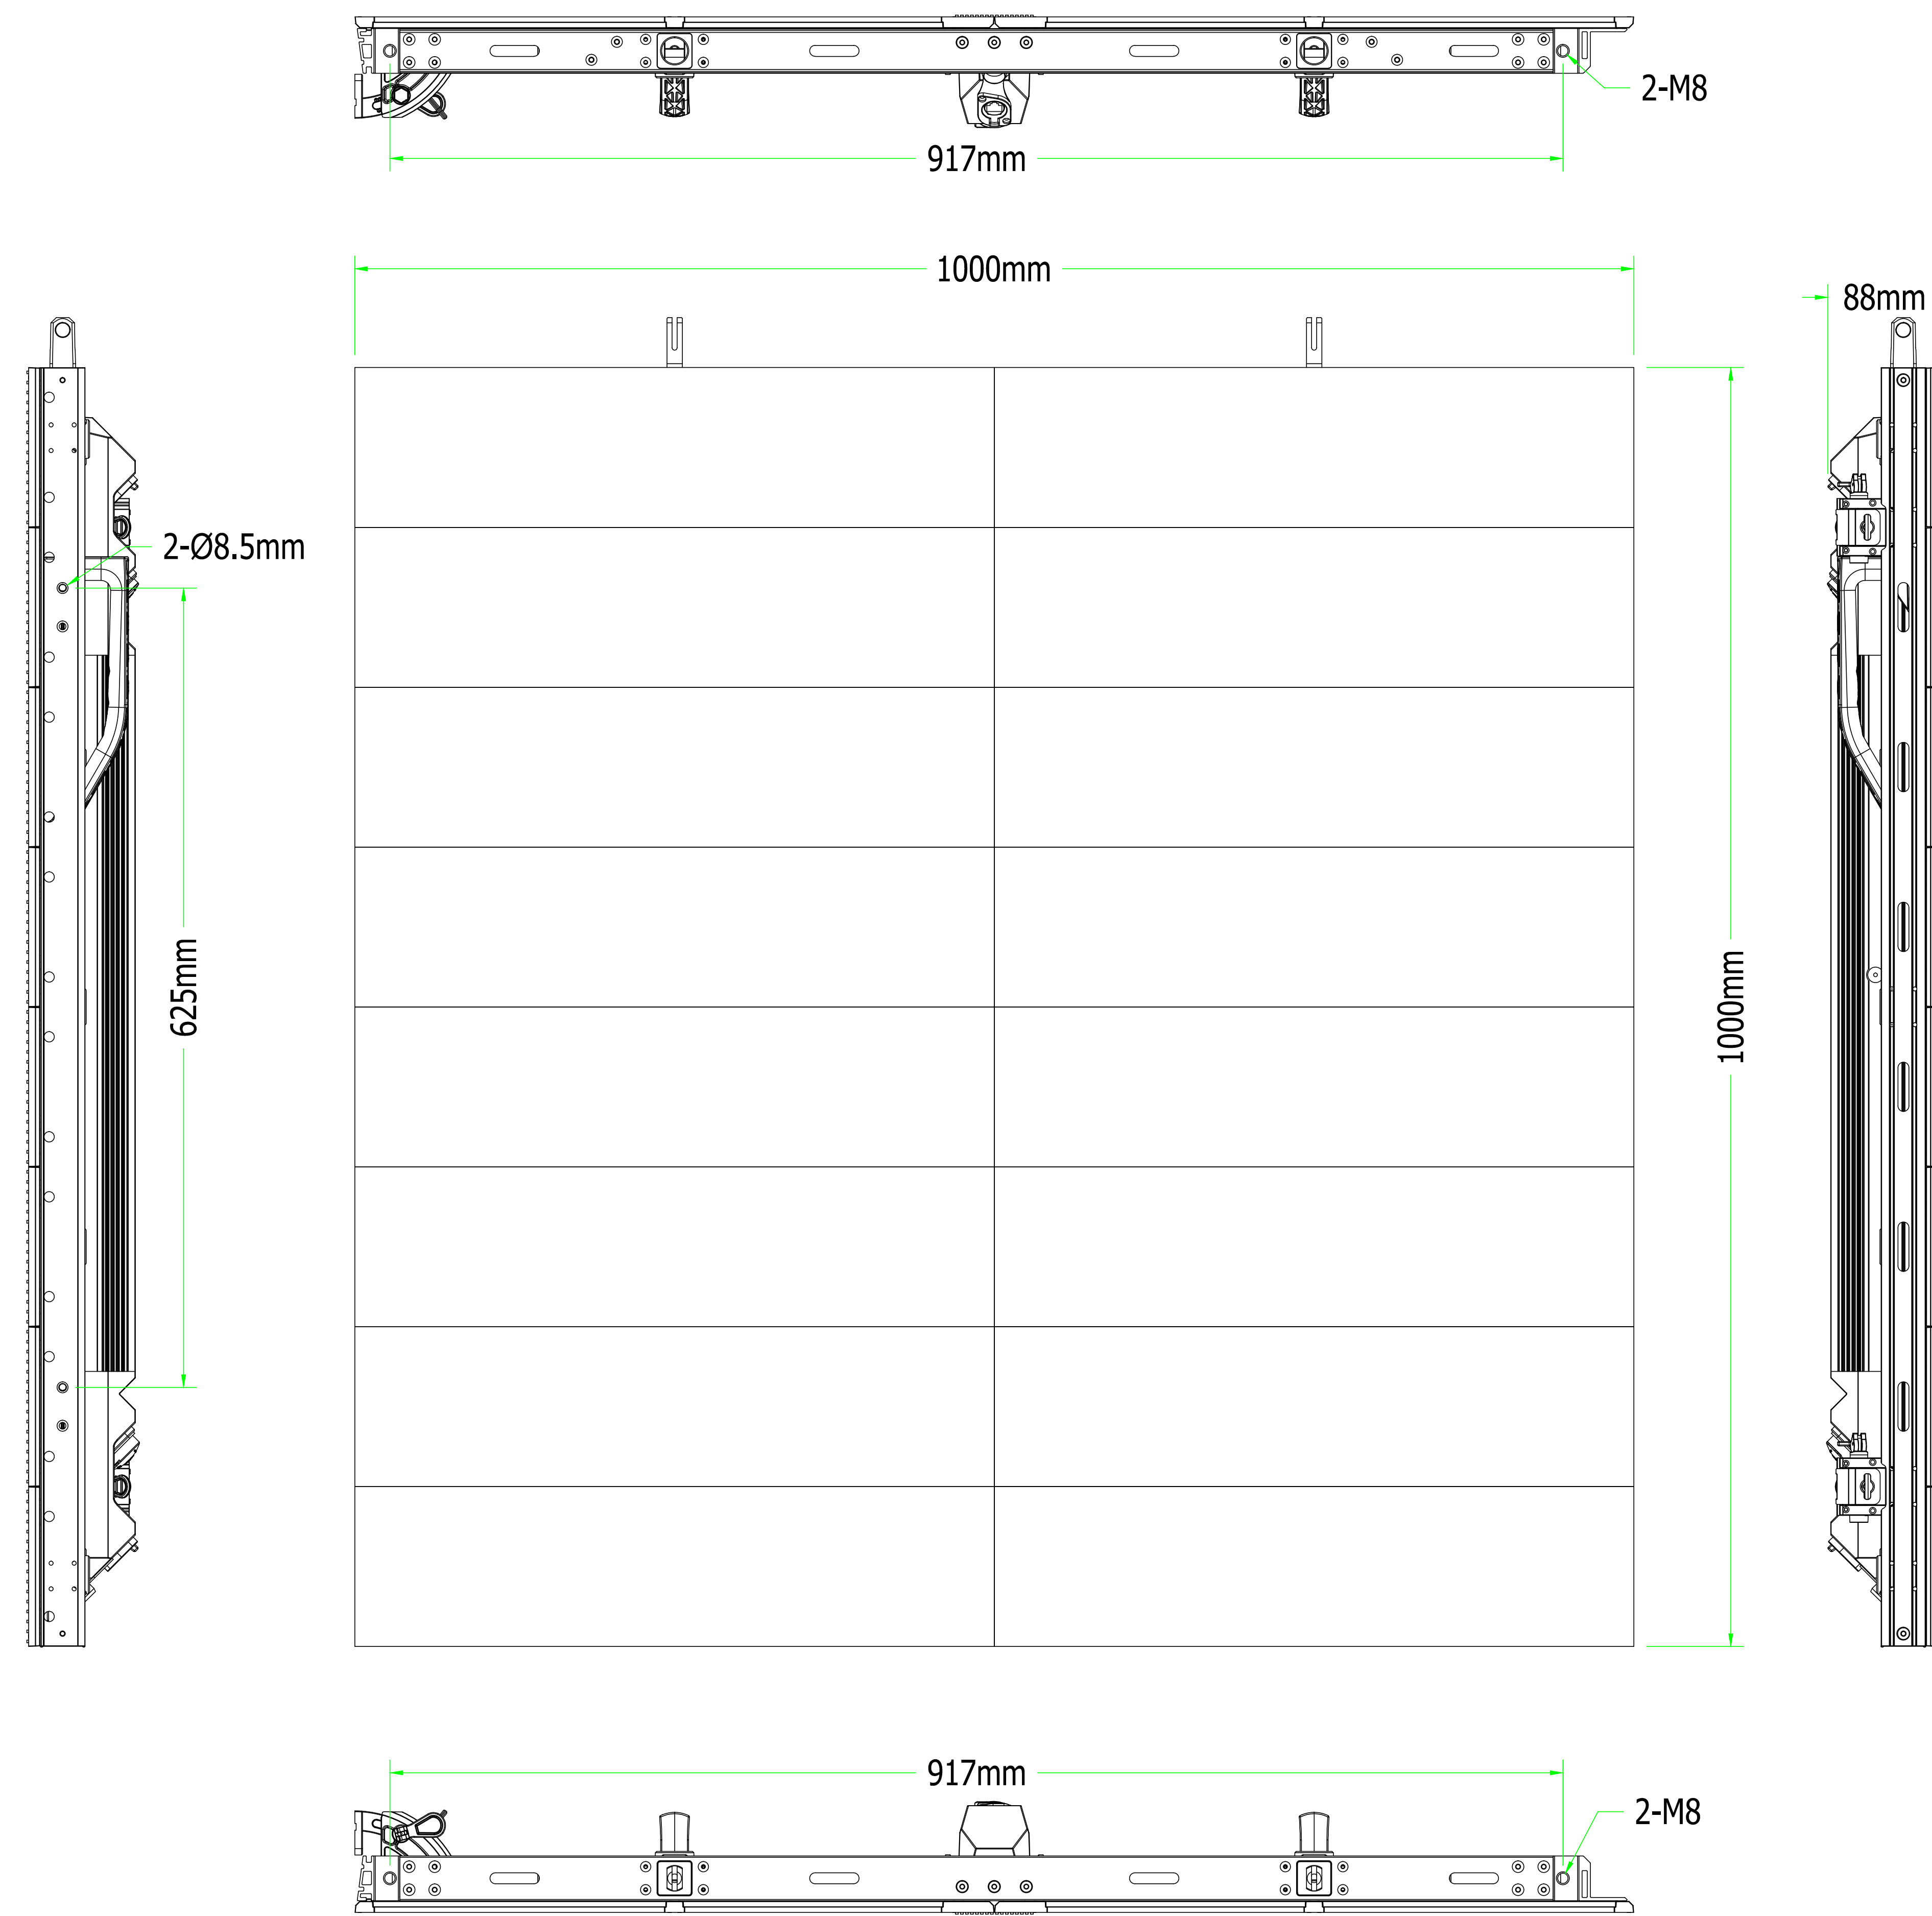

cabinet size: 1000X1000X88

eT3.9i	1000X1000			
				

cabinet size: 1000X1000X88

eT3.9i-R	1000X1000			

cabinet size: 1000X1000X88

eT3.9i-L	1000X1000	