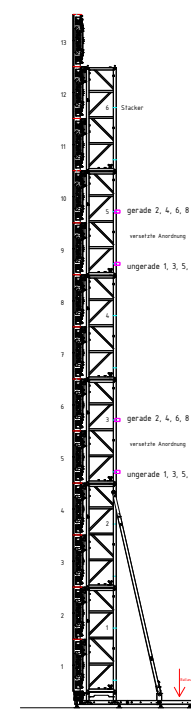

25x13 Module rx2
curved 3° konkav auf Singlebase