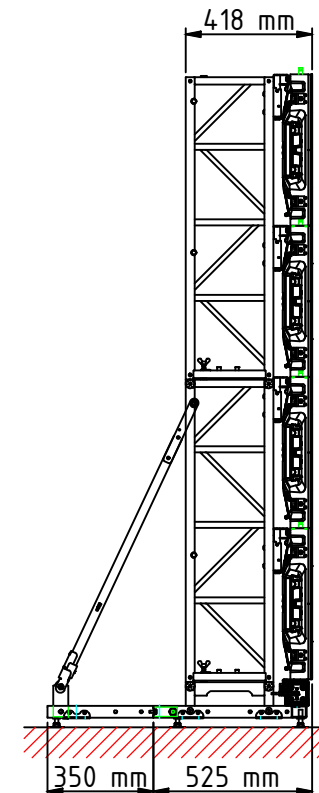

front-view

side-view

top-view

 SKI 4x	 Double-BASE 2x	 Triple-BASE 1x	 Stacker 8x	 SKI-Extension 4x	 Diagonale 2H500 4x	 Single-Foot 0x
--	--	--	---	--	---	--

weights are calculated
without balance weight!

system weight LED-Stacking: 143,0 kg
total weight incl. LEDitgo rX2: 409,0 kg

08/2018

LED-Stacking

LEDitgo rX2

7x4

front-view

side-view

top-view

- | | | | | | | |
|--|--|--|--|--|---|--|
| 
SKI
5x | 
Double-BASE
0x | 
Triple-BASE
3x | 
Stacker
10x | 
SKI-Extension
5x | 
Diagonale
2H500
5x | 
Single-Foot
0x |
|--|--|--|--|--|---|--|

weights are calculated
without balance weight!