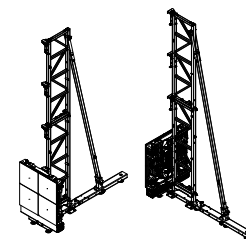

25x13 Module rx2
curved 3° konkav auf Singlebase