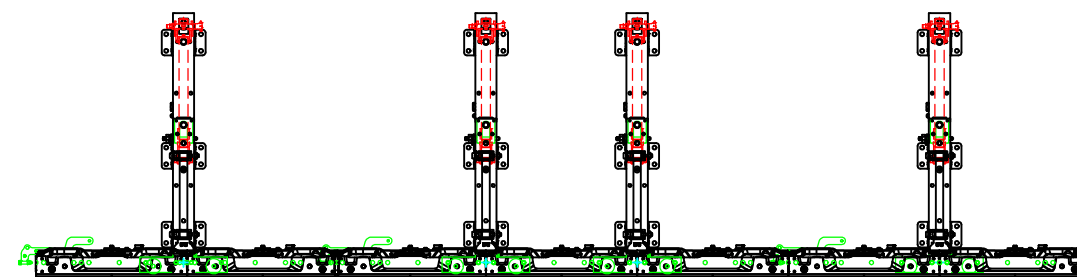

front-view

side-view

top-view

 SKI 4x	 Double-BASE 2x	 Triple-BASE 1x	 Stacker 8x	 SKI-Extension 4x	 Diagonale 2H500 4x	 Single-Foot 0x
--	--	--	---	--	---	--

weights are calculated
without balance weight!

system weight LED-Stacking: 143,0 kg
total weight incl. LEDitgo rX2: 409,0 kg

08/2018

LED-Stacking

LEDitgo rX2

7x4

front-view

side-view

top-view

- | | | | | | | |
|--|--|--|--|--|---|--|
| 
SKI
5x | 
Double-BASE
0x | 
Triple-BASE
3x | 
Stacker
10x | 
SKI-Extension
5x | 
Diagonale
2H500
5x | 
Single-Foot
0x |
|--|--|--|--|--|---|--|

weights are calculated
without balance weight!

system weight LED-Stacking: 179,5 kg
total weight incl. LEDitgo rX2: 607,0 kg

05/2017

LED-Stacking

LEDitgo rX2

9x5

front-view

side-view

top-view