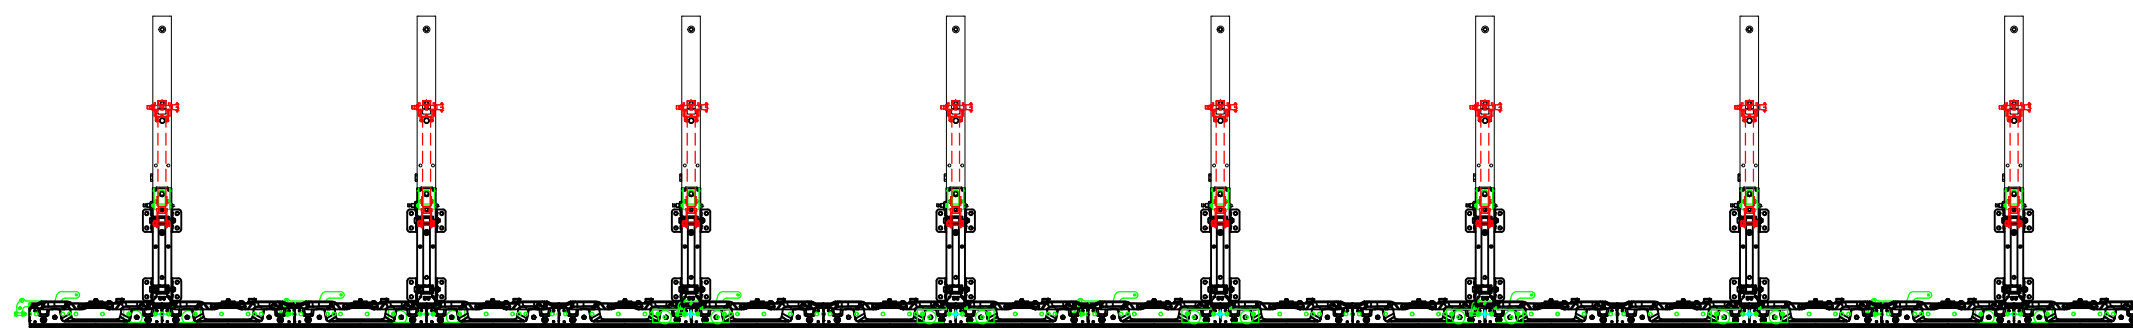

front-view

side-view

top-view

 SKI 4x	 Double-BASE 2x	 Triple-BASE 1x	 Stacker 8x	 SKI-Extension 4x	 Diagonale 2H500 4x	 Single-Foot 0x
--	--	--	---	--	---	--

weights are calculated
without balance weight!

- | | | | | | | |
|--|--|--|--|--|---|--|
| 
SKI
5x | 
Double-BASE
0x | 
Triple-BASE
3x | 
Stacker
10x | 
SKI-Extension
5x | 
Diagonale
2H500
5x | 
Single-Foot
0x |
|--|--|--|--|--|---|--|

weights are calculated
without balance weight!

system weight LED-Stacking: 179,5 kg
total weight incl. LEDitgo rX2: 607,0 kg

05/2017

LED-Stacking

LEDitgo rX2

9x5

front-view

side-view

top-view

- 
 SKI
 8x
- 
 Double-BASE
 2x
- 
 Triple-BASE
 4x
- 
 Stacker
 32x
- 
 SKI-Extension
 LONG
 8x
- 
 Diagonale
 4H500
 8x
- 
 Single-Foot
 0x

weights are calculated
without balance weight!

system weight LED-Stacking: 433,5 kg
total weight incl. LEDitgo rX2: 1801,5 kg