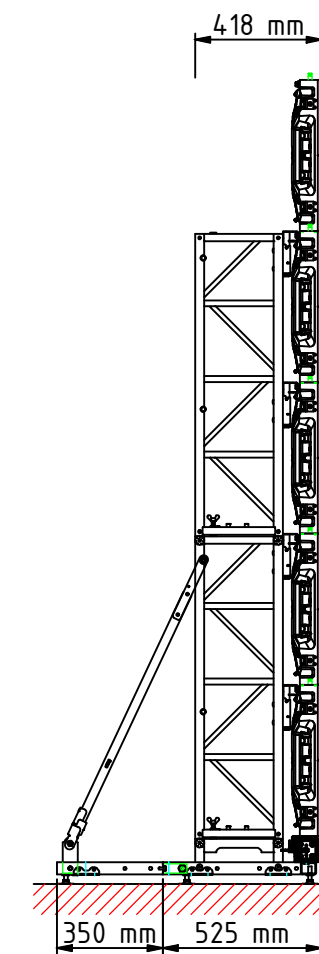

front-view

side-view

top-view

 SKI 4x	 Double-BASE 2x	 Triple-BASE 1x	 Stacker 8x	 SKI-Extension 4x	 Diagonale 2H500 4x	 Single-Foot 0x
--	--	--	---	--	---	--

weights are calculated
without balance weight!

system weight LED-Stacking: 143,0 kg
total weight incl. LEDitgo rX2: 409,0 kg

08/2018

LED-Stacking

LEDitgo rX2

7x4

front-view

side-view

top-view

- | | | | | | | |
|--|--|--|--|--|---|--|
| 
SKI
5x | 
Double-BASE
0x | 
Triple-BASE
3x | 
Stacker
10x | 
SKI-Extension
5x | 
Diagonale
2H500
5x | 
Single-Foot
0x |
|--|--|--|--|--|---|--|

weights are calculated
without balance weight!