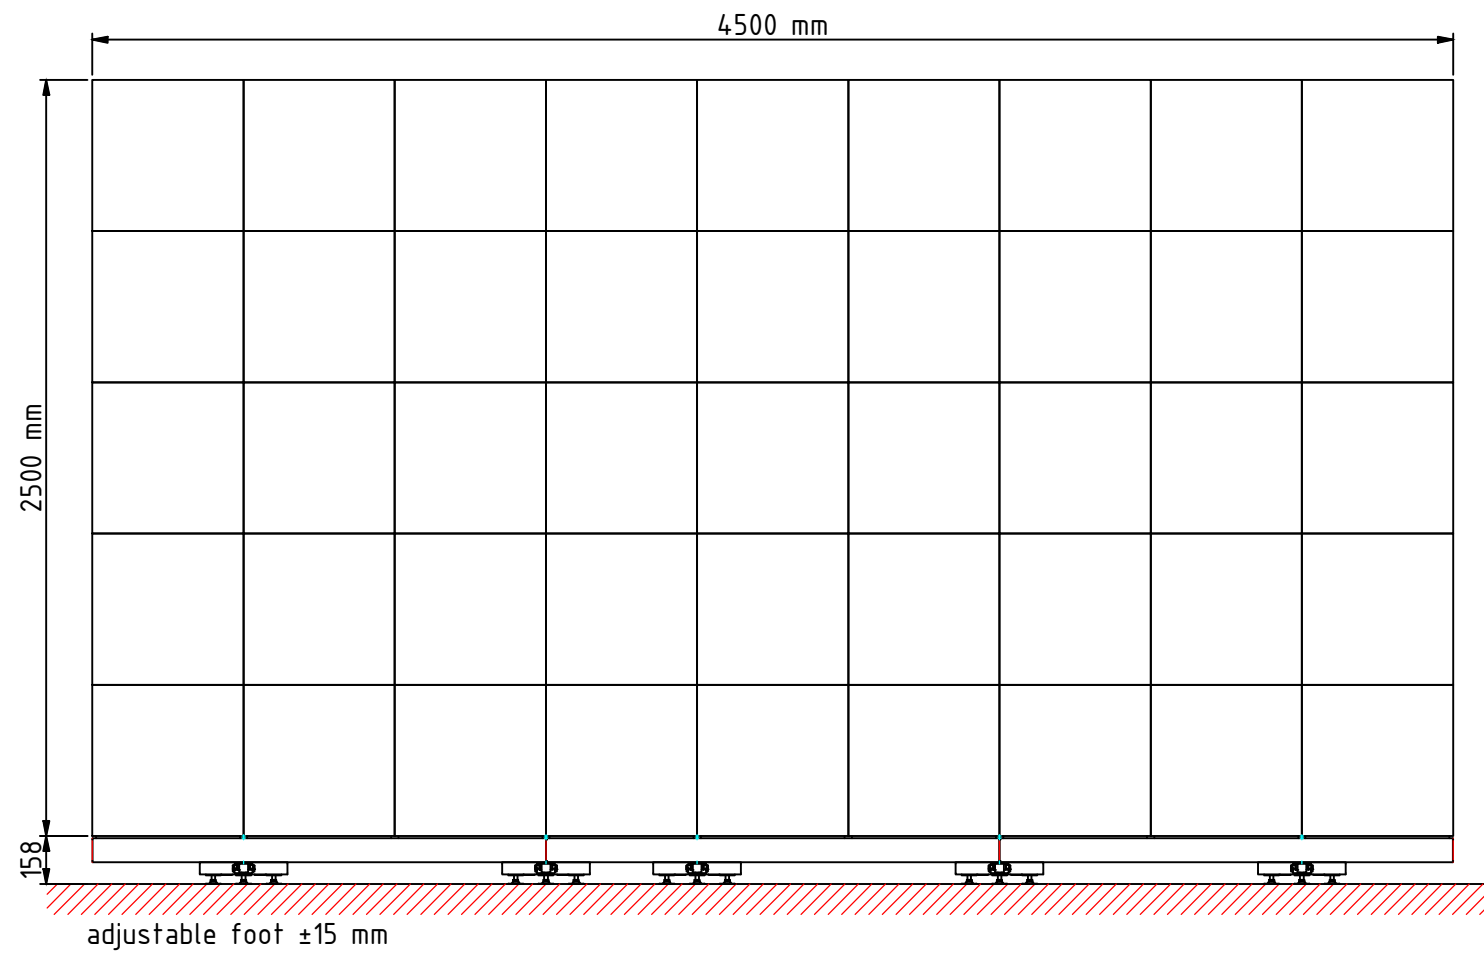

front-view

side-view

top-view

 SKI 4x	 Double-BASE 2x	 Triple-BASE 1x	 Stacker 8x	 SKI-Extension 4x	 Diagonale 2H500 4x	 Single-Foot 0x
--	--	--	---	--	---	--

weights are calculated
without balance weight!

system weight LED-Stacking: 143,0 kg
total weight incl. LEDitgo rX2: 409,0 kg

08/2018

LED-Stacking

LEDitgo rX2

7x4

front-view

side-view

top-view

- | | | | | | | |
|--|--|--|--|--|---|--|
| 
SKI
5x | 
Double-BASE
0x | 
Triple-BASE
3x | 
Stacker
10x | 
SKI-Extension
5x | 
Diagonale
2H500
5x | 
Single-Foot
0x |
|--|--|--|--|--|---|--|

weights are calculated
without balance weight!

system weight LED-Stacking: 179,5 kg
total weight incl. LEDitgo rX2: 607,0 kg

05/2017

LED-Stacking

LEDitgo rX2

9x5

front-view

side-view

top-view