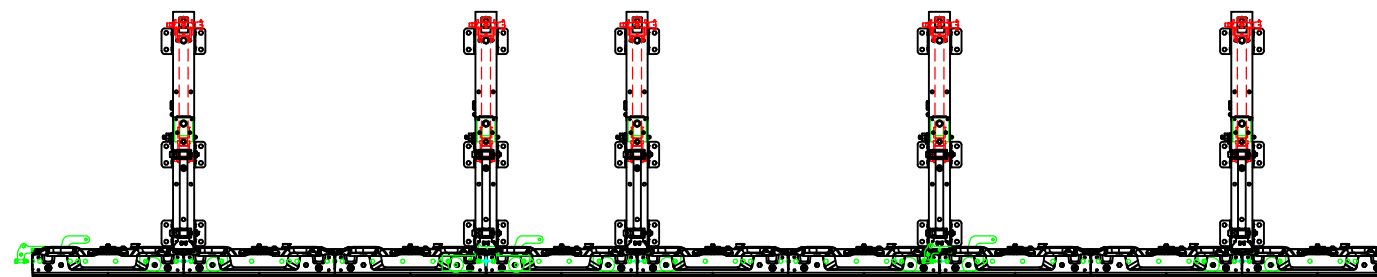

front-view

side-view

top-view

 SKI 4x	 Double-BASE 2x	 Triple-BASE 1x	 Stacker 8x	 SKI-Extension 4x	 Diagonale 2H500 4x	 Single-Foot 0x
--	--	--	---	--	---	--

weights are calculated
without balance weight!

system weight LED-Stacking: 143,0 kg
total weight incl. LEDitgo rX2: 409,0 kg

08/2018

LED-Stacking

LEDitgo rX2

7x4

front-view

side-view

top-view

- | | | | | | | |
|--|--|--|--|--|---|--|
| 
SKI
5x | 
Double-BASE
0x | 
Triple-BASE
3x | 
Stacker
10x | 
SKI-Extension
5x | 
Diagonale
2H500
5x | 
Single-Foot
0x |
|--|--|--|--|--|---|--|

weights are calculated
without balance weight!

system weight LED-Stacking: 179,5 kg
total weight incl. LEDitgo rX2: 607,0 kg

05/2017

LED-Stacking

LEDitgo rX2

9x5

front-view

side-view

top-view