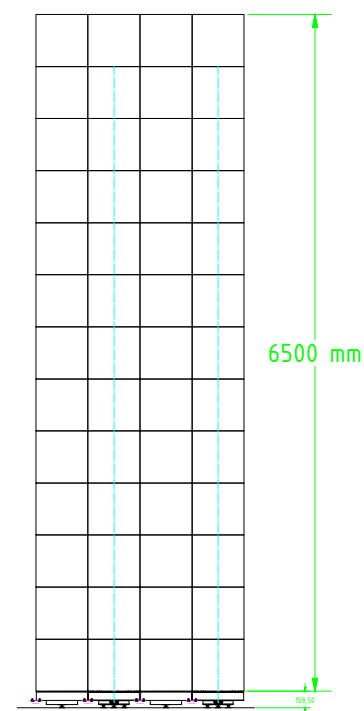

25x13 Module rx2
curved 3° konkav auf Singlebase