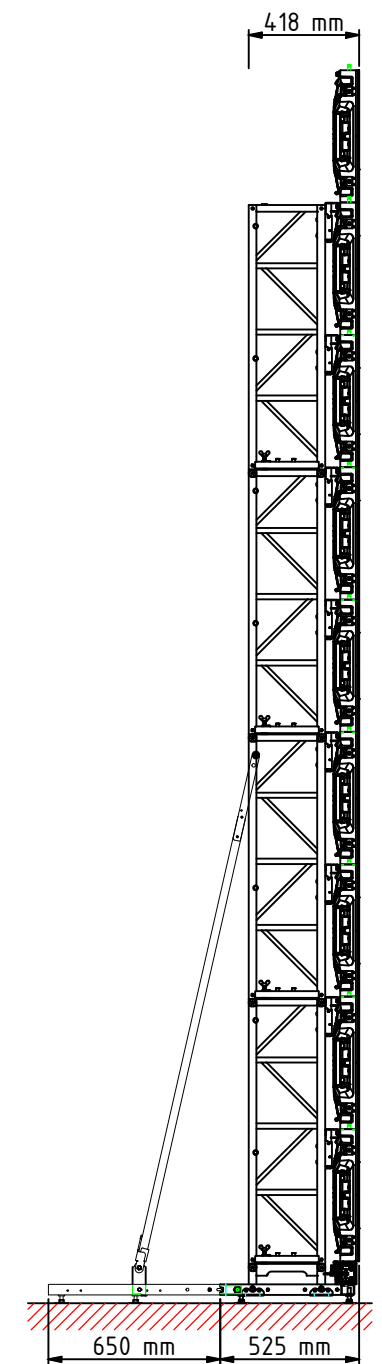

front-view

side-view

top-view

 SKI 4x	 Double-BASE 2x	 Triple-BASE 1x	 Stacker 8x	 SKI-Extension 4x	 Diagonale 2H500 4x	 Single-Foot 0x
--	--	--	---	--	---	--

weights are calculated
without balance weight!

system weight LED-Stacking: 143,0 kg
total weight incl. LEDitgo rX2: 409,0 kg

08/2018

LED-Stacking

LEDitgo rX2

7x4

front-view

side-view

top-view

- | | | | | | | |
|--|--|--|--|--|---|--|
| 
SKI
5x | 
Double-BASE
0x | 
Triple-BASE
3x | 
Stacker
10x | 
SKI-Extension
5x | 
Diagonale
2H500
5x | 
Single-Foot
0x |
|--|--|--|--|--|---|--|

weights are calculated
without balance weight!

system weight LED-Stacking: 179,5 kg
total weight incl. LEDitgo rX2: 607,0 kg

05/2017

LED-Stacking

LEDitgo rX2

9x5

front-view

side-view

top-view