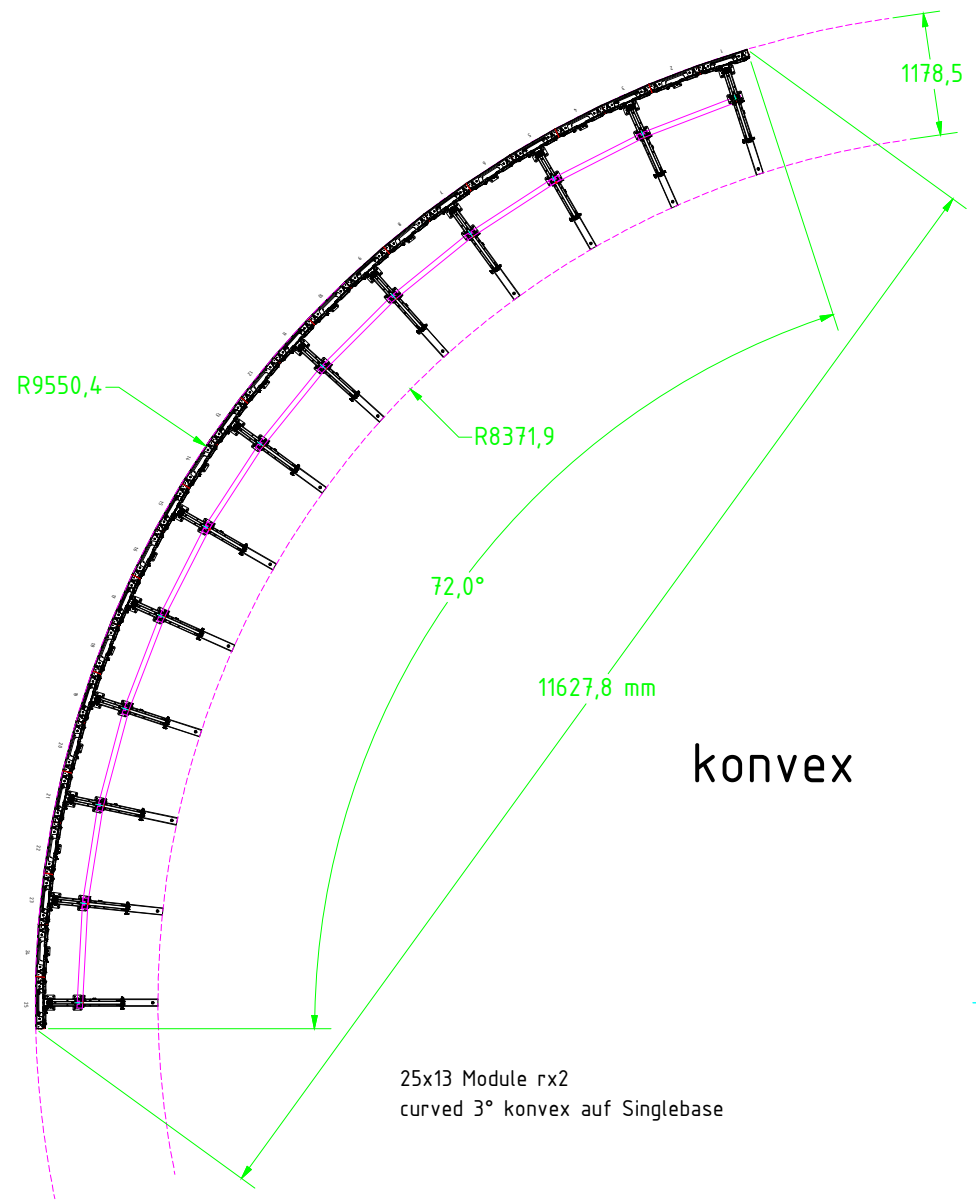

system weight LED-Stacking: 143,0 kg
total weight incl. LEDitgo rX2: 409,0 kg

08/2018

LED-Stacking

LEDitgo rX2

7x4

front-view

side-view

top-view

system weight LED-Stacking: 179,5 kg
total weight incl. LEDitgo rX2: 607,0 kg

05/2017

LED-Stacking

LEDitgo rX2

9x5

front-view

side-view

top-view

- 
 SKI
 8x
- 
 Double-BASE
 2x
- 
 Triple-BASE
 4x
- 
 Stacker
 32x
- 
 SKI-Extension
 LONG
 8x
- 
 Diagonale
 4H500
 8x
- 
 Single-Foot
 0x

weights are calculated
without balance weight!

system weight LED-Stacking: 433,5 kg
total weight incl. LEDitgo rX2: 1801,5 kg

04/2017

LED-Stacking

LEDitgo rX2

16x9

25x13 Module rx2
curved 3° konkav auf Singlebase