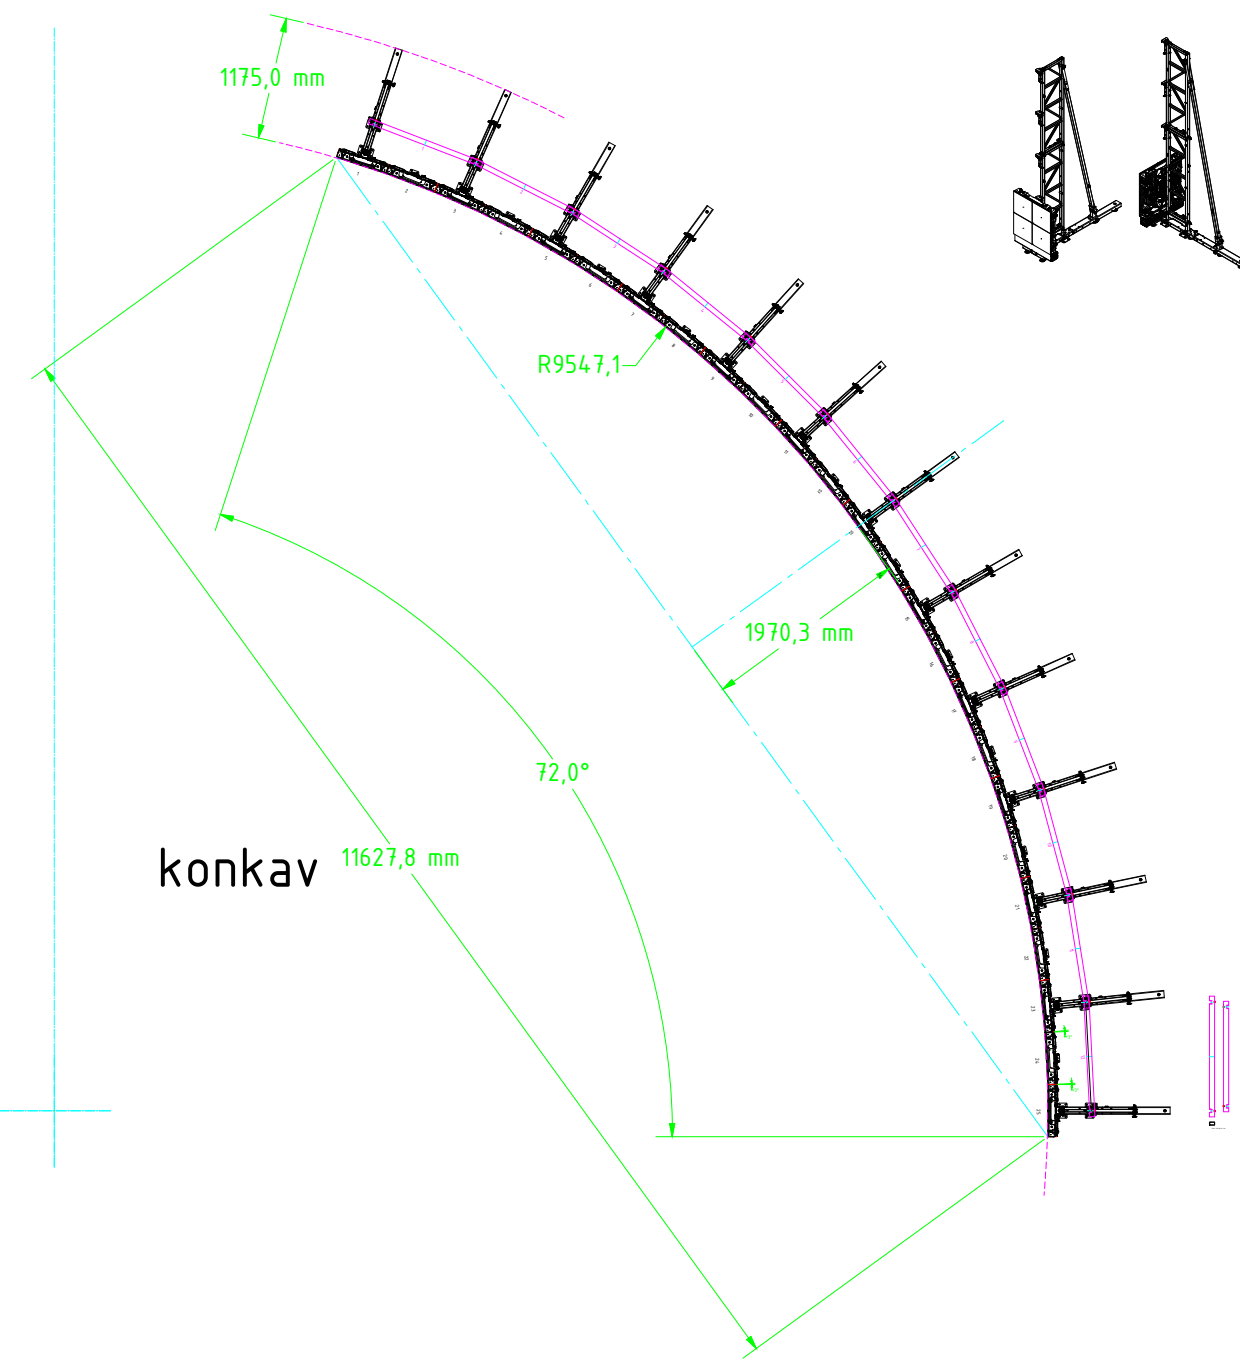

system weight LED-Stacking: 143,0 kg
total weight incl. LEDitgo rX2: 409,0 kg

08/2018

LED-Stacking

LEDitgo rX2

7x4

front-view

side-view

top-view

system weight LED-Stacking: 179,5 kg
total weight incl. LEDitgo rX2: 607,0 kg

05/2017

LED-Stacking

LEDitgo rX2

9x5

front-view

side-view

top-view

- 
 SKI
 8x
- 
 Double-BASE
 2x
- 
 Triple-BASE
 4x
- 
 Stacker
 32x
- 
 SKI-Extension
 LONG
 8x
- 
 Diagonale
 4H500
 8x
- 
 Single-Foot
 0x

weights are calculated
without balance weight!

system weight LED-Stacking: 433,5 kg
total weight incl. LEDitgo rX2: 1801,5 kg

04/2017

LED-Stacking

LEDitgo rX2

16x9

25x13 Module rx2
curved 3° konkav auf Singlebase